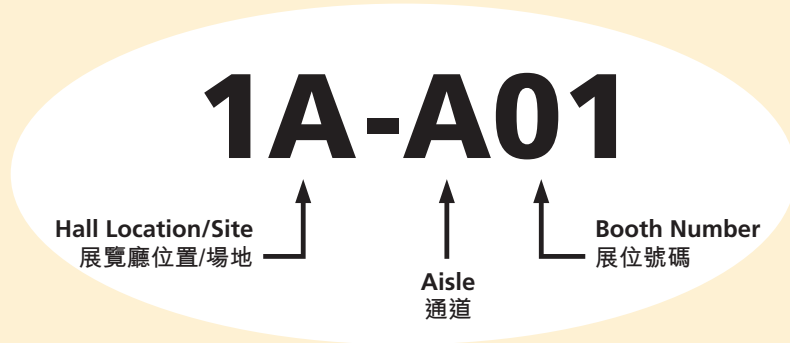

Guide to Zones and Group Pavilions

Zone	Hall Location/Site
Brand Name Gallery - premium zone for branded toys	Halls 1D-E
Educational Toys & Games	Halls 1A-B
Electronic & Remote Control Toys	Halls 1B-C, Hall 3B
Festive & Party Items	Hall 3D
Kidult World • Hobby Goods • Magic Items • Models & Figurines • Vehicle Toys • Action & War Games New	Hall 3E
Multiple Toys Products	Hall 3B
Outdoor & Sporting Items	Hall 3C
Paper Products & Toy Packaging	Hall 3E
Smart-Tech Toys	Hall 1D
Soft Toys & Dolls	Hall 3D
World of Sports	Convention Hall & Foyer
Testing, Inspection & Certification Services	Hall 3D
Trade Services	Hall 3B

Group Pavilion	Hall Location/Site
Chinese Mainland	Halls 5B-E, F-G
Indonesia	Hall 5C
Korea	Hall 3C Concourse
Spain	Hall 1B Concourse
Taiwan	Hall 5E
United Kingdom	Hall 3E
World of Toys Pavilion	Halls 1C Concourse & 1D Concourse

Concurrent Event	Hall Location/Site
HKTDC Hong Kong Baby Products Fair	Halls 3F-G, Hall 3 Concourse, Expo Drive Hall, Level 2 Mezzanine
HKTDC Hong Kong International Licensing Show	Grand Hall, Foyer & Hall 3B, Level 4 Mezzanine, Chancellor Room
Hong Kong International Stationery Fair	Hall 5B

Booth Legend

展位位置圖例

Hall Location/Site 展覽廳位置/場地	Level 樓層
1A-1E Halls 展覽廳 1A-1E	L1 一樓
1CON Hall 1 Concourse 展覽廳1大堂	L1 一樓
3B-3E Halls 展覽廳 3B-3E	L3 三樓
3CON Hall 3 Concourse 展覽廳3大堂	L3 三樓
5C-5G Halls 展覽廳 5C-5G	L5 五樓
CH Convention Hall & Foyer 會議廳及前廳	L1 一樓