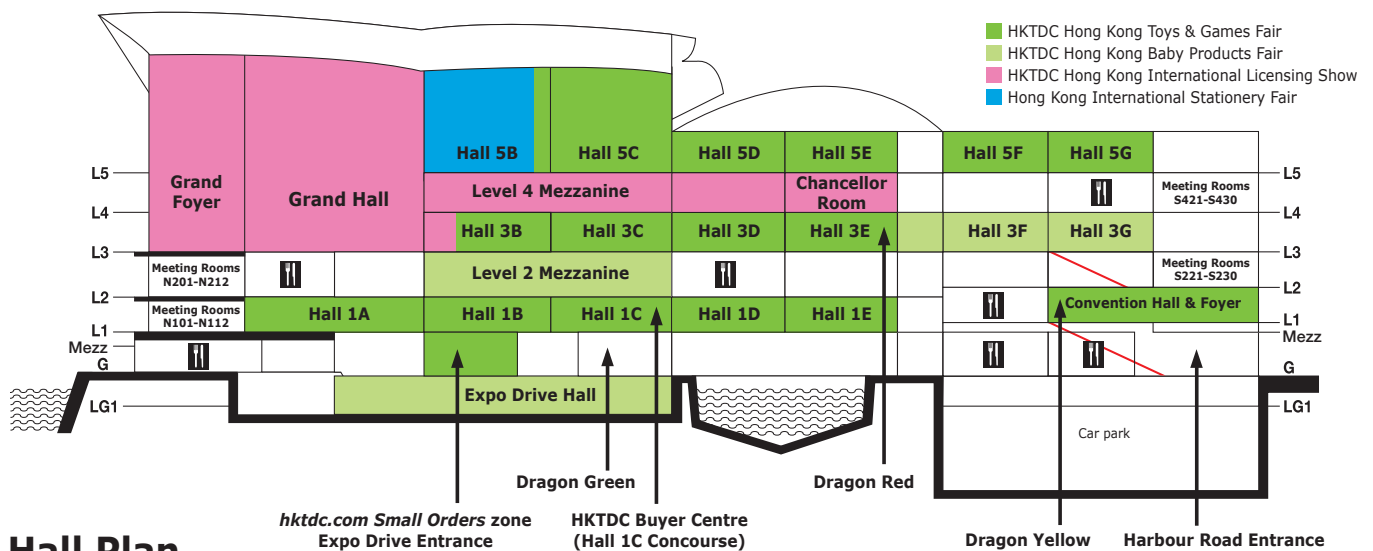

Guide to Zones and Group Pavilions

Zone	Hall Location/Site
Brand Name Gallery - premium zone for branded toys	Halls 1D-E
Educational Toys & Games	Halls 1A-B
Electronic & Remote Control Toys	Halls 1B-C, Hall 3B
Festive & Party Items	Hall 3D
Kidult World • Hobby Goods • Magic Items • Models & Figurines • Vehicle Toys • Action & War Games New	Hall 3E
Multiple Toys Products	Hall 3B
Outdoor & Sporting Items	Hall 3C
Paper Products & Toy Packaging	Hall 3E
Smart-Tech Toys	Hall 1D
Soft Toys & Dolls	Hall 3D
World of Sports	Convention Hall & Foyer
Testing, Inspection & Certification Services	Hall 3D
Trade Services	Hall 3B

Group Pavilion	Hall Location/Site
Chinese Mainland	Halls 5B-E, F-G
Indonesia	Hall 5C
Korea	Hall 3C Concourse
Spain	Hall 1B Concourse
Taiwan	Hall 5E
United Kingdom	Hall 3E
World of Toys Pavilion	Halls 1C Concourse & 1D Concourse

Concurrent Event	Hall Location/Site
HKTDC Hong Kong Baby Products Fair	Halls 3F-G, Hall 3 Concourse, Expo Drive Hall, Level 2 Mezzanine
HKTDC Hong Kong International Licensing Show	Grand Hall, Foyer & Hall 3B, Level 4 Mezzanine, Chancellor Room
Hong Kong International Stationery Fair	Hall 5B

Booth Legend

展位位置圖例

Hall Location/Site 展覽廳位置/場地	Level 樓層
1A-1E Halls 展覽廳 1A-1E	L1 一樓
1CON Hall 1 Concourse 展覽廳1大堂	L1 一樓
3B-3E Halls 展覽廳 3B-3E	L3 三樓
3CON Hall 3 Concourse 展覽廳3大堂	L3 三樓
5C-5G Halls 展覽廳 5C-5G	L5 五樓
CH Convention Hall & Foyer 會議廳及前廳	L1 一樓